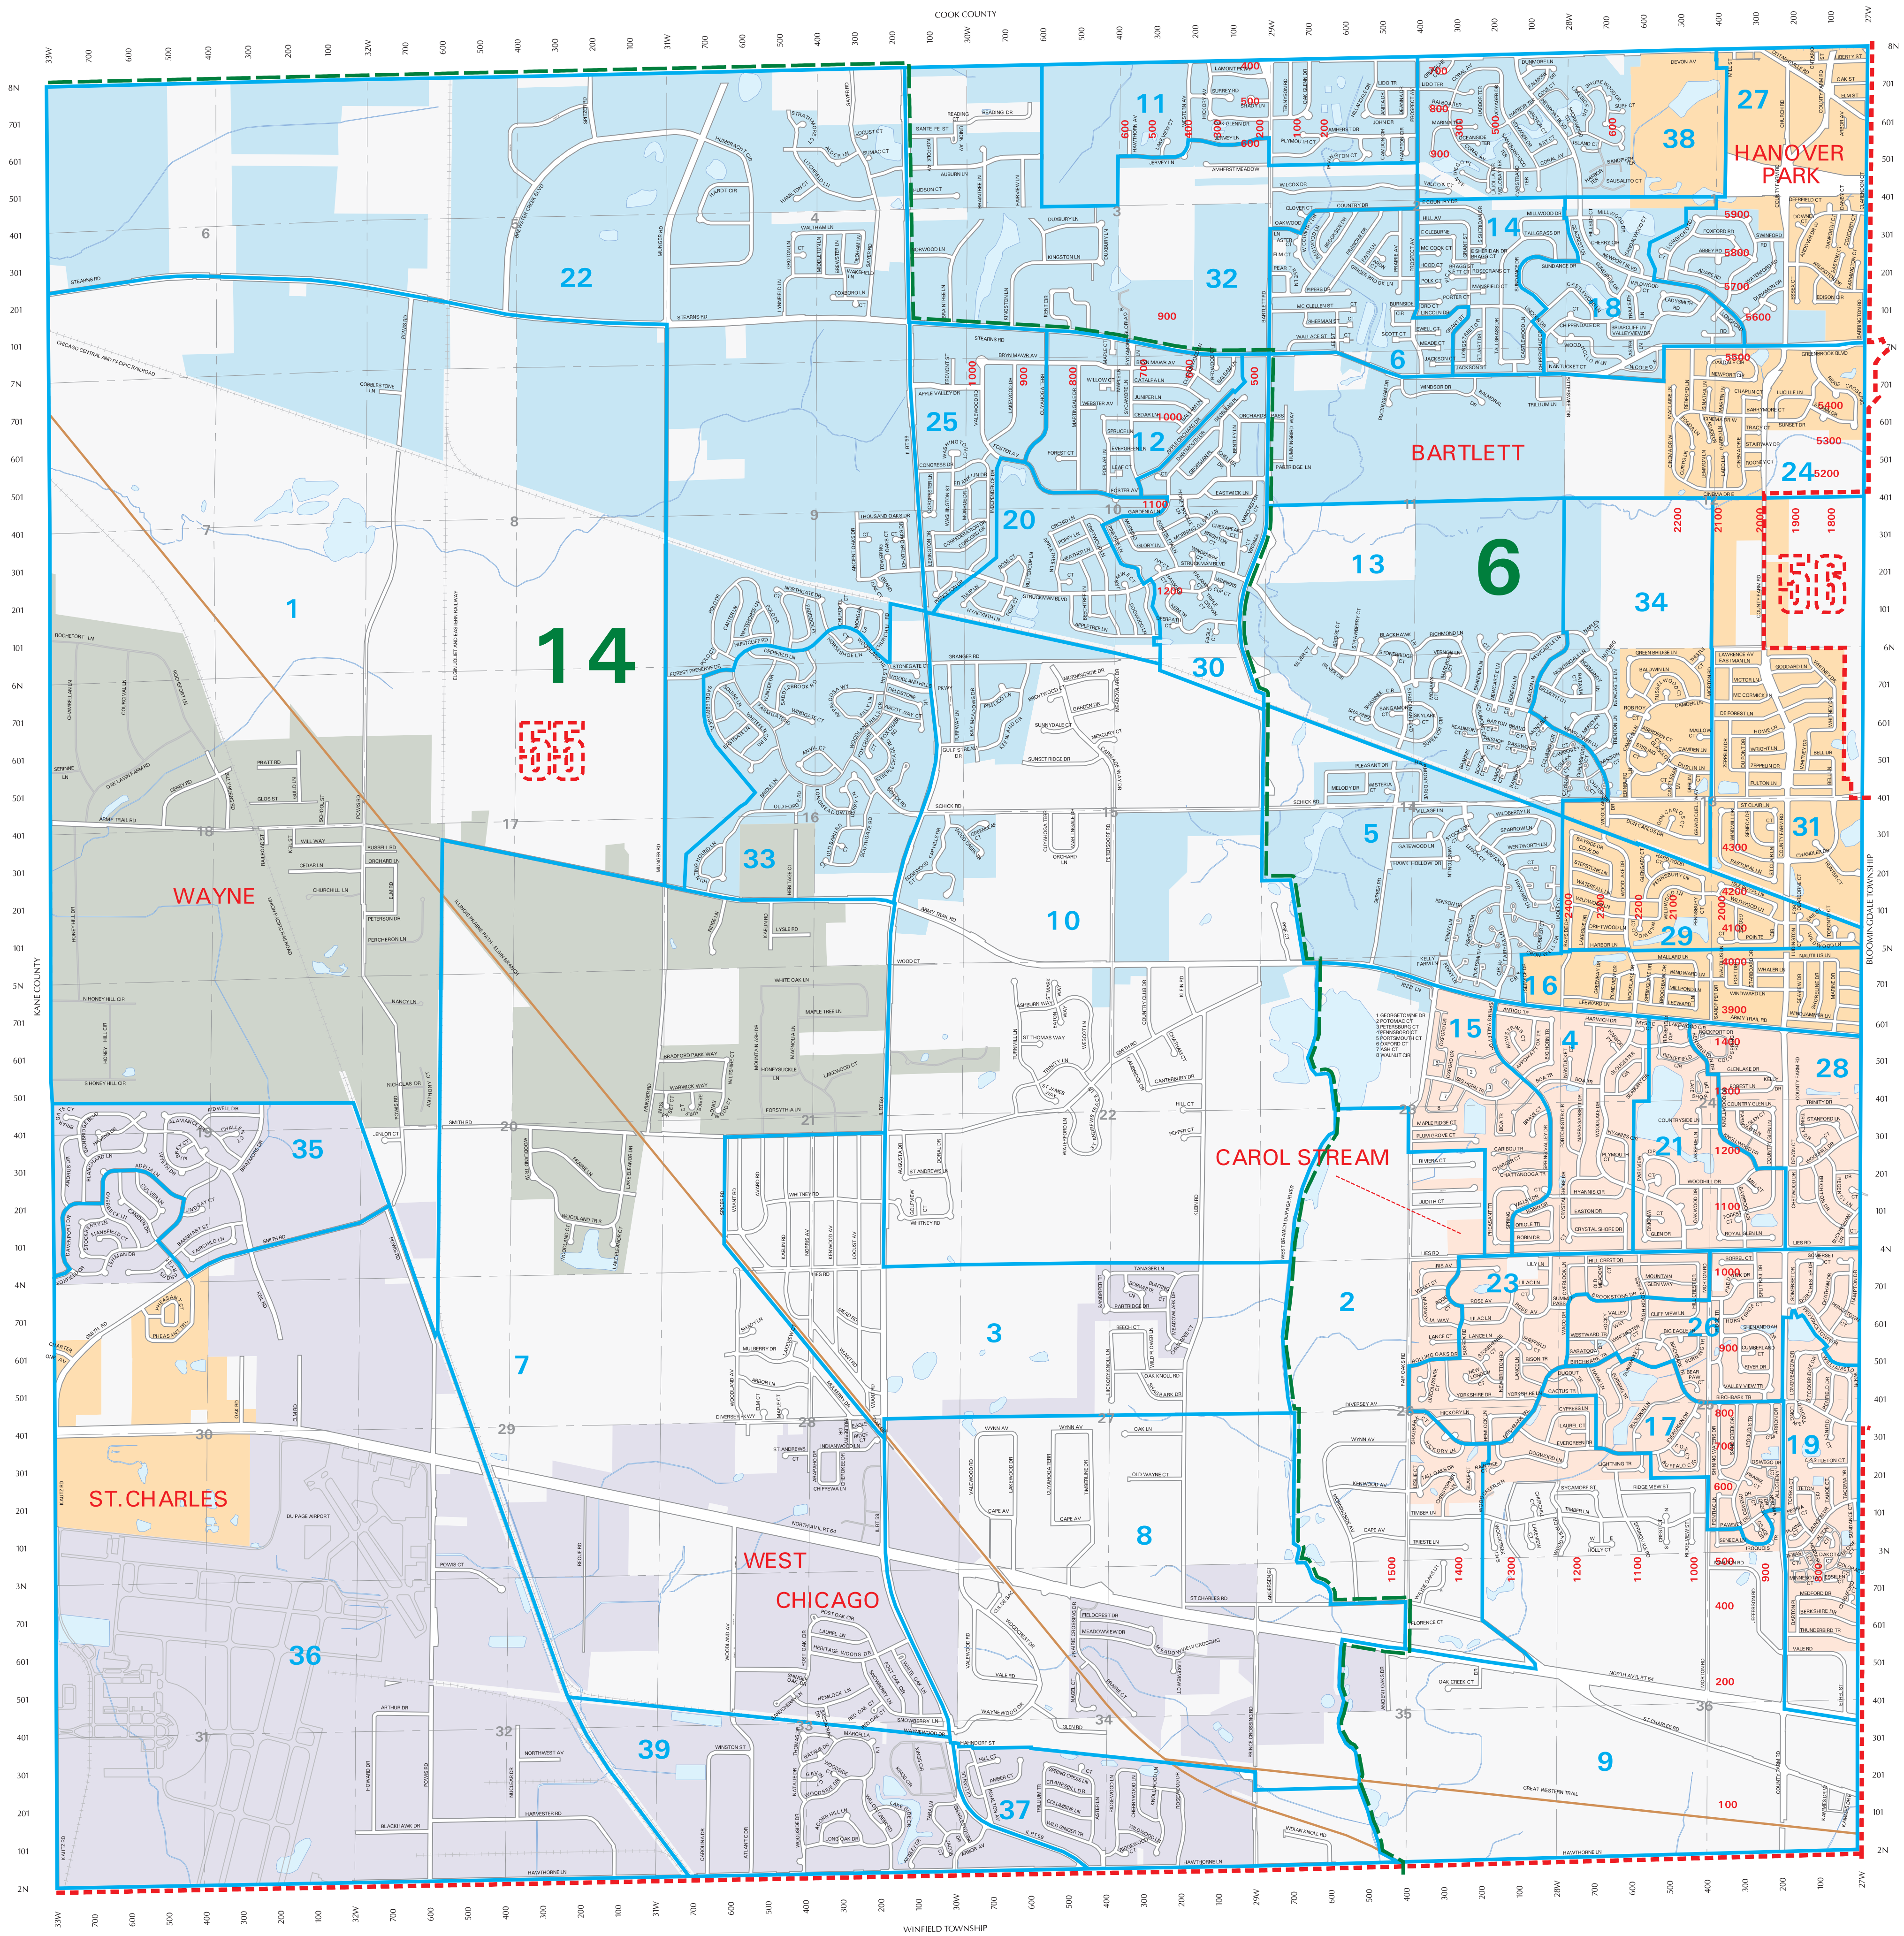

COMMISSIONERS

J. P. "Rick" Carney
CHAIRMAN

JEANNE McNAMARA
VICE CHAIRMAN

CHARLOTTE MUSHOW
SECRETARY

WAYNE TOWNSHIP DU PAGE COUNTY

ROBERT T. SAAR
EXECUTIVE DIRECTOR

BARTLETT
Odd numbers on North & East sides of streets.

DUPAGE COUNTY
Odd Numbers on South & East sides of streets.

CAROL STREAM
Odd numbers on North & East sides of streets.

HANOVER PARK
Odd Numbers on South & East sides of streets.

DuPage County Election Commission

Wheaton, IL
January 2006

WAYNE TOWNSHIP ELECTION DISTRICTS

- Precincts
- Totally within DuPage County Board District 6
- - - Representative Districts 55 & 56
- Totally within Legislative (Senate) District 28
- Congressional Districts 6 & 14