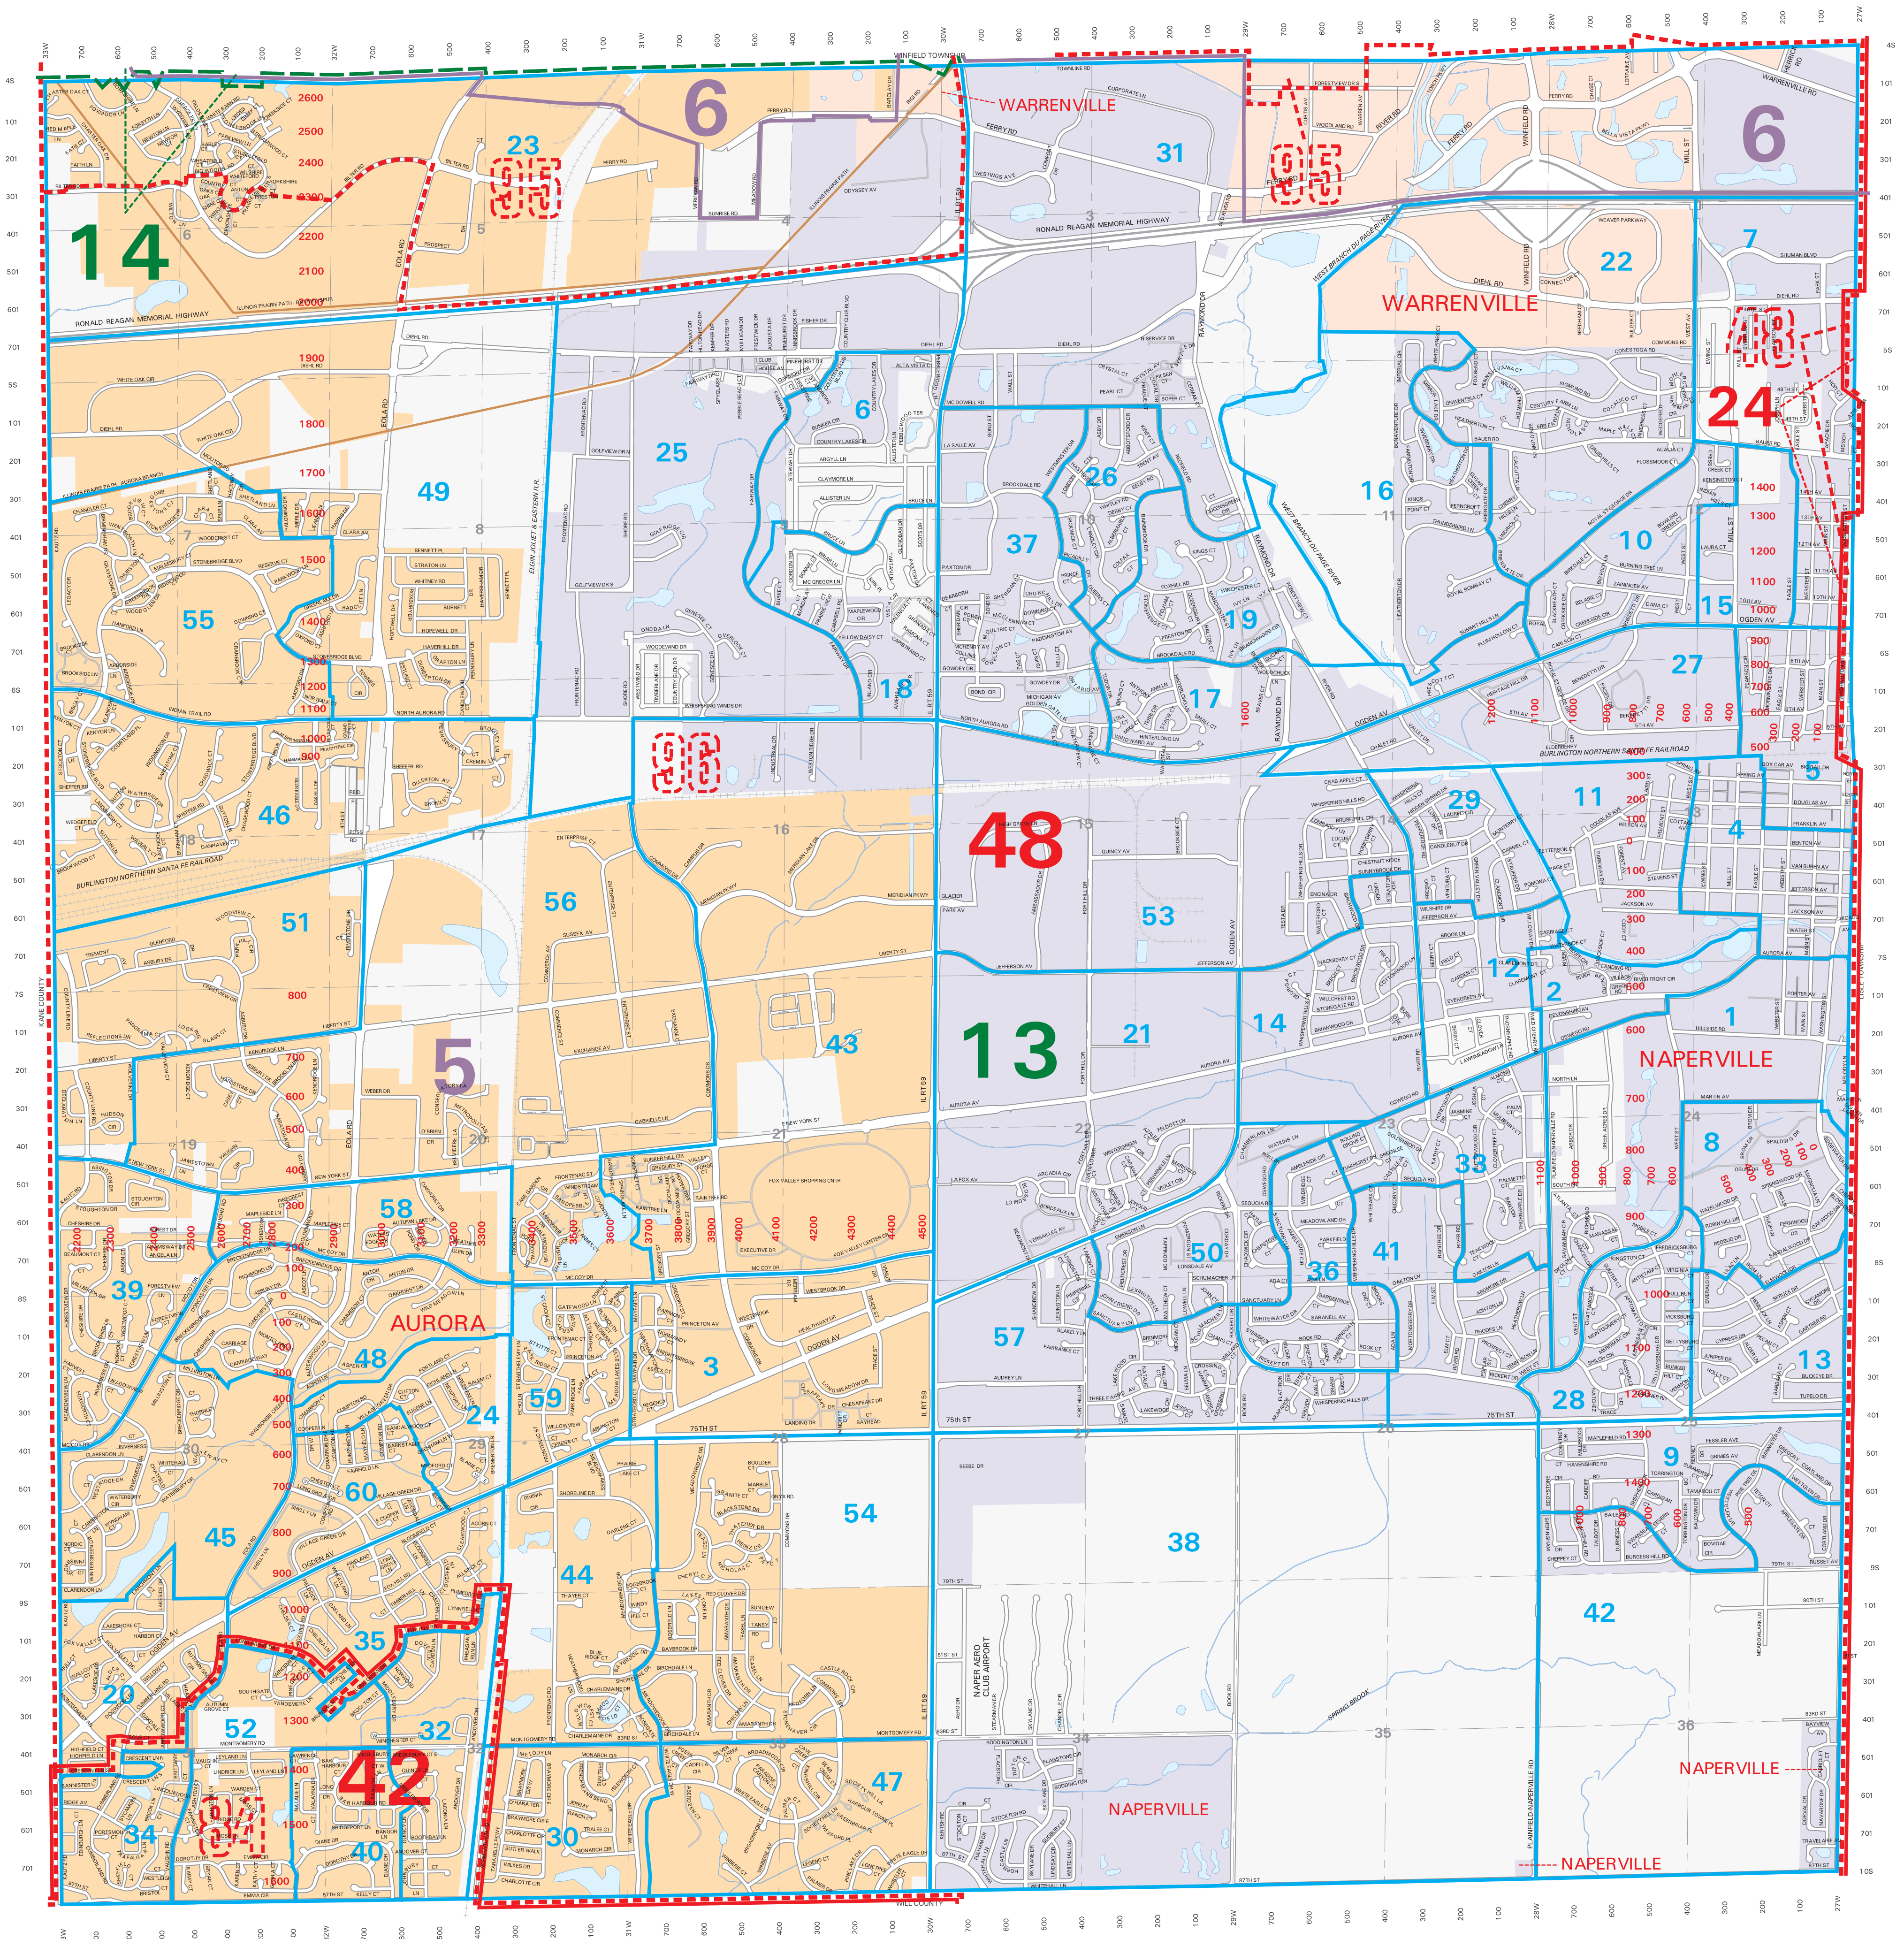

COMMISSIONERS

J. P. "Rick" Carney
CHAIRMAN

JEANNE McNAMARA
VICE CHAIRMAN

CHARLOTTE MUSHOW
SECRETARY

NAPERVILLE TOWNSHIP DU PAGE COUNTY

ROBERT T. SAAR
EXECUTIVE DIRECTOR

- NAPERVILLE TOWNSHIP ELECTION DISTRICTS**
- Precincts
 - DuPage County Board Districts 5 & 6
 - Representative Districts 48, 84, 95 & 96
 - Legislative (Senate) Districts 24, 42 & 48
 - Congressional Districts 13 & 14

DUPAGE COUNTY
Odd numbers on
South & East sides
of streets.

NAPERVILLE
Odd Numbers on
North & West sides
of streets.

AURORA
Odd Numbers on
South & East sides
of streets.

DuPage County Election Commission
Wheaton, IL
January 2006