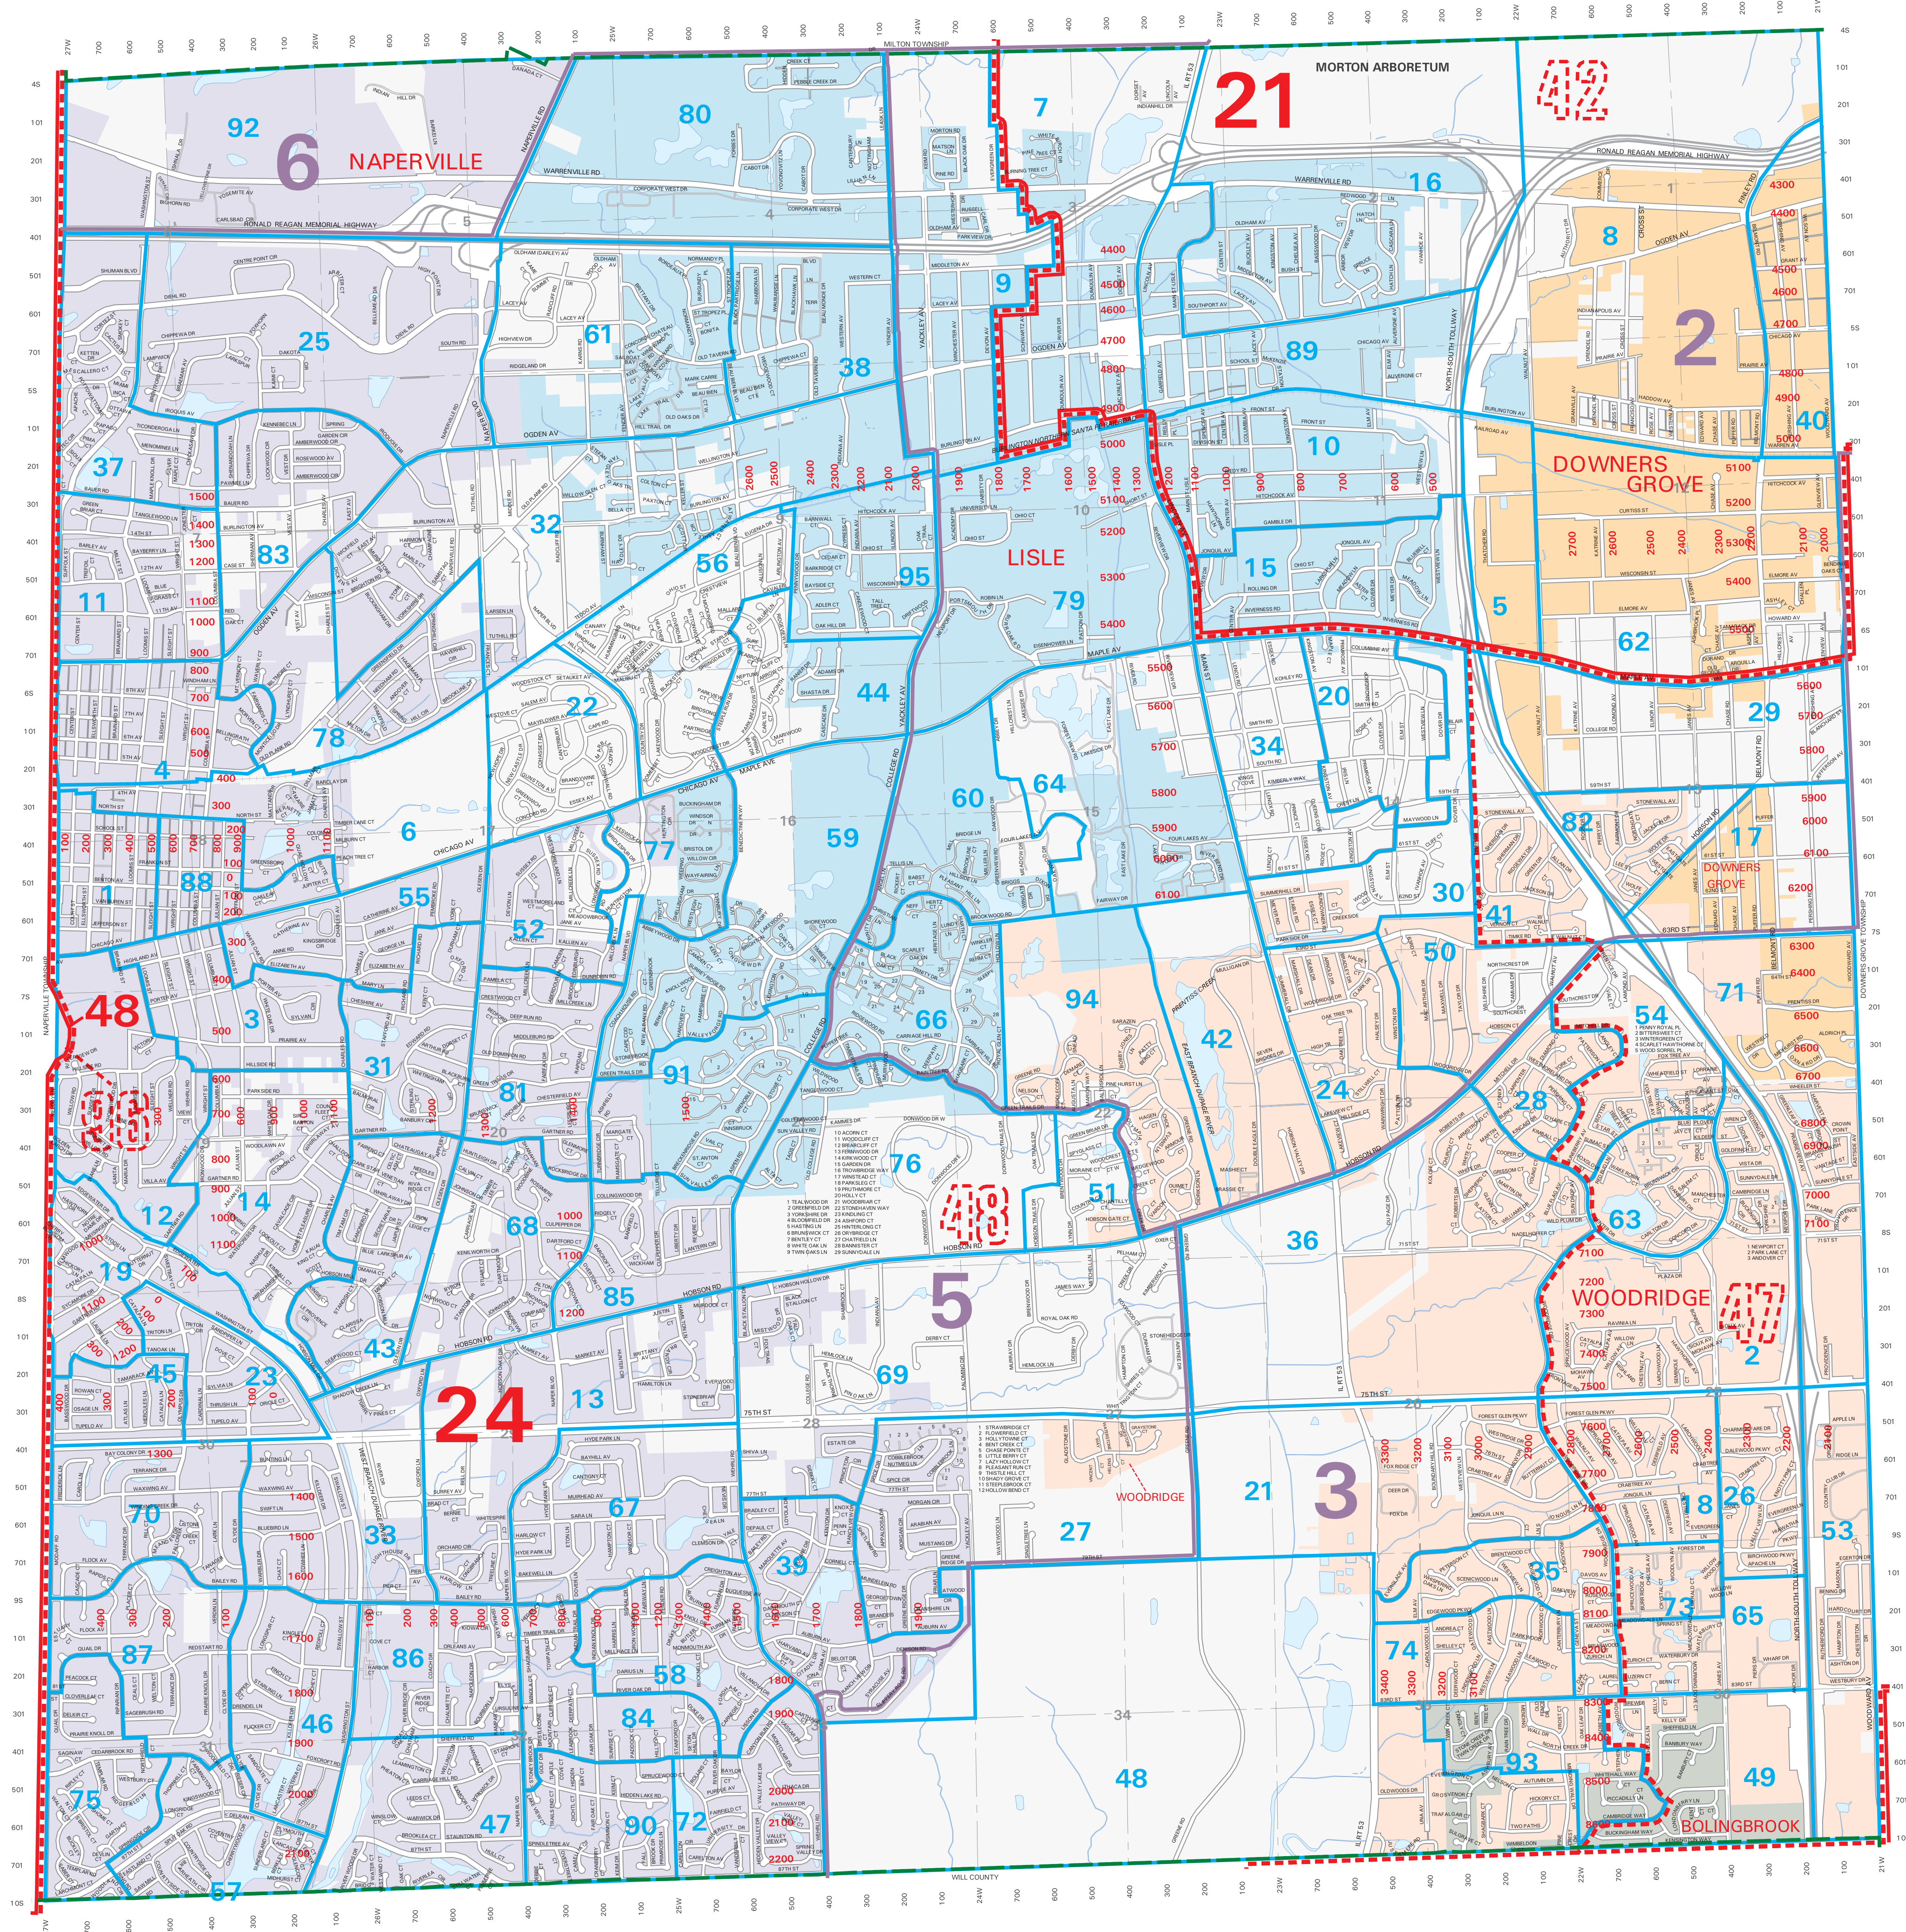

COMMISSIONERS

J. P. "Rick" Carney
CHAIRMAN

JEANNE McNAMARA
VICE CHAIRMAN

CHARLOTTE MUSHOW
SECRETARY

LISLE TOWNSHIP DU PAGE COUNTY

ROBERT T. SAAR
EXECUTIVE DIRECTOR

LISLE TOWNSHIP ELECTION DISTRICTS

- Precincts
- DuPage County Board Districts 2, 3, 5 & 6
- - - Representative Districts 42, 47, 48 & 96
- - - Legislative (Senate) Districts 21, 24 & 48

Totally within Congressional District 13

DUPAGE COUNTY
Odd numbers on South & East sides of streets.

LISLE
Odd Numbers on South & East sides of streets.

WOODRIDGE
Odd Numbers on South & East sides of streets.

NAPERVILLE
Odd numbers on North & West sides of streets.

DOWNERS GROVE
Odd Numbers on South & East sides of streets.

BOLINGBROOK
Odd Numbers on South & East sides of streets.

DuPage County Election Commission
Wheaton, IL
January 2006