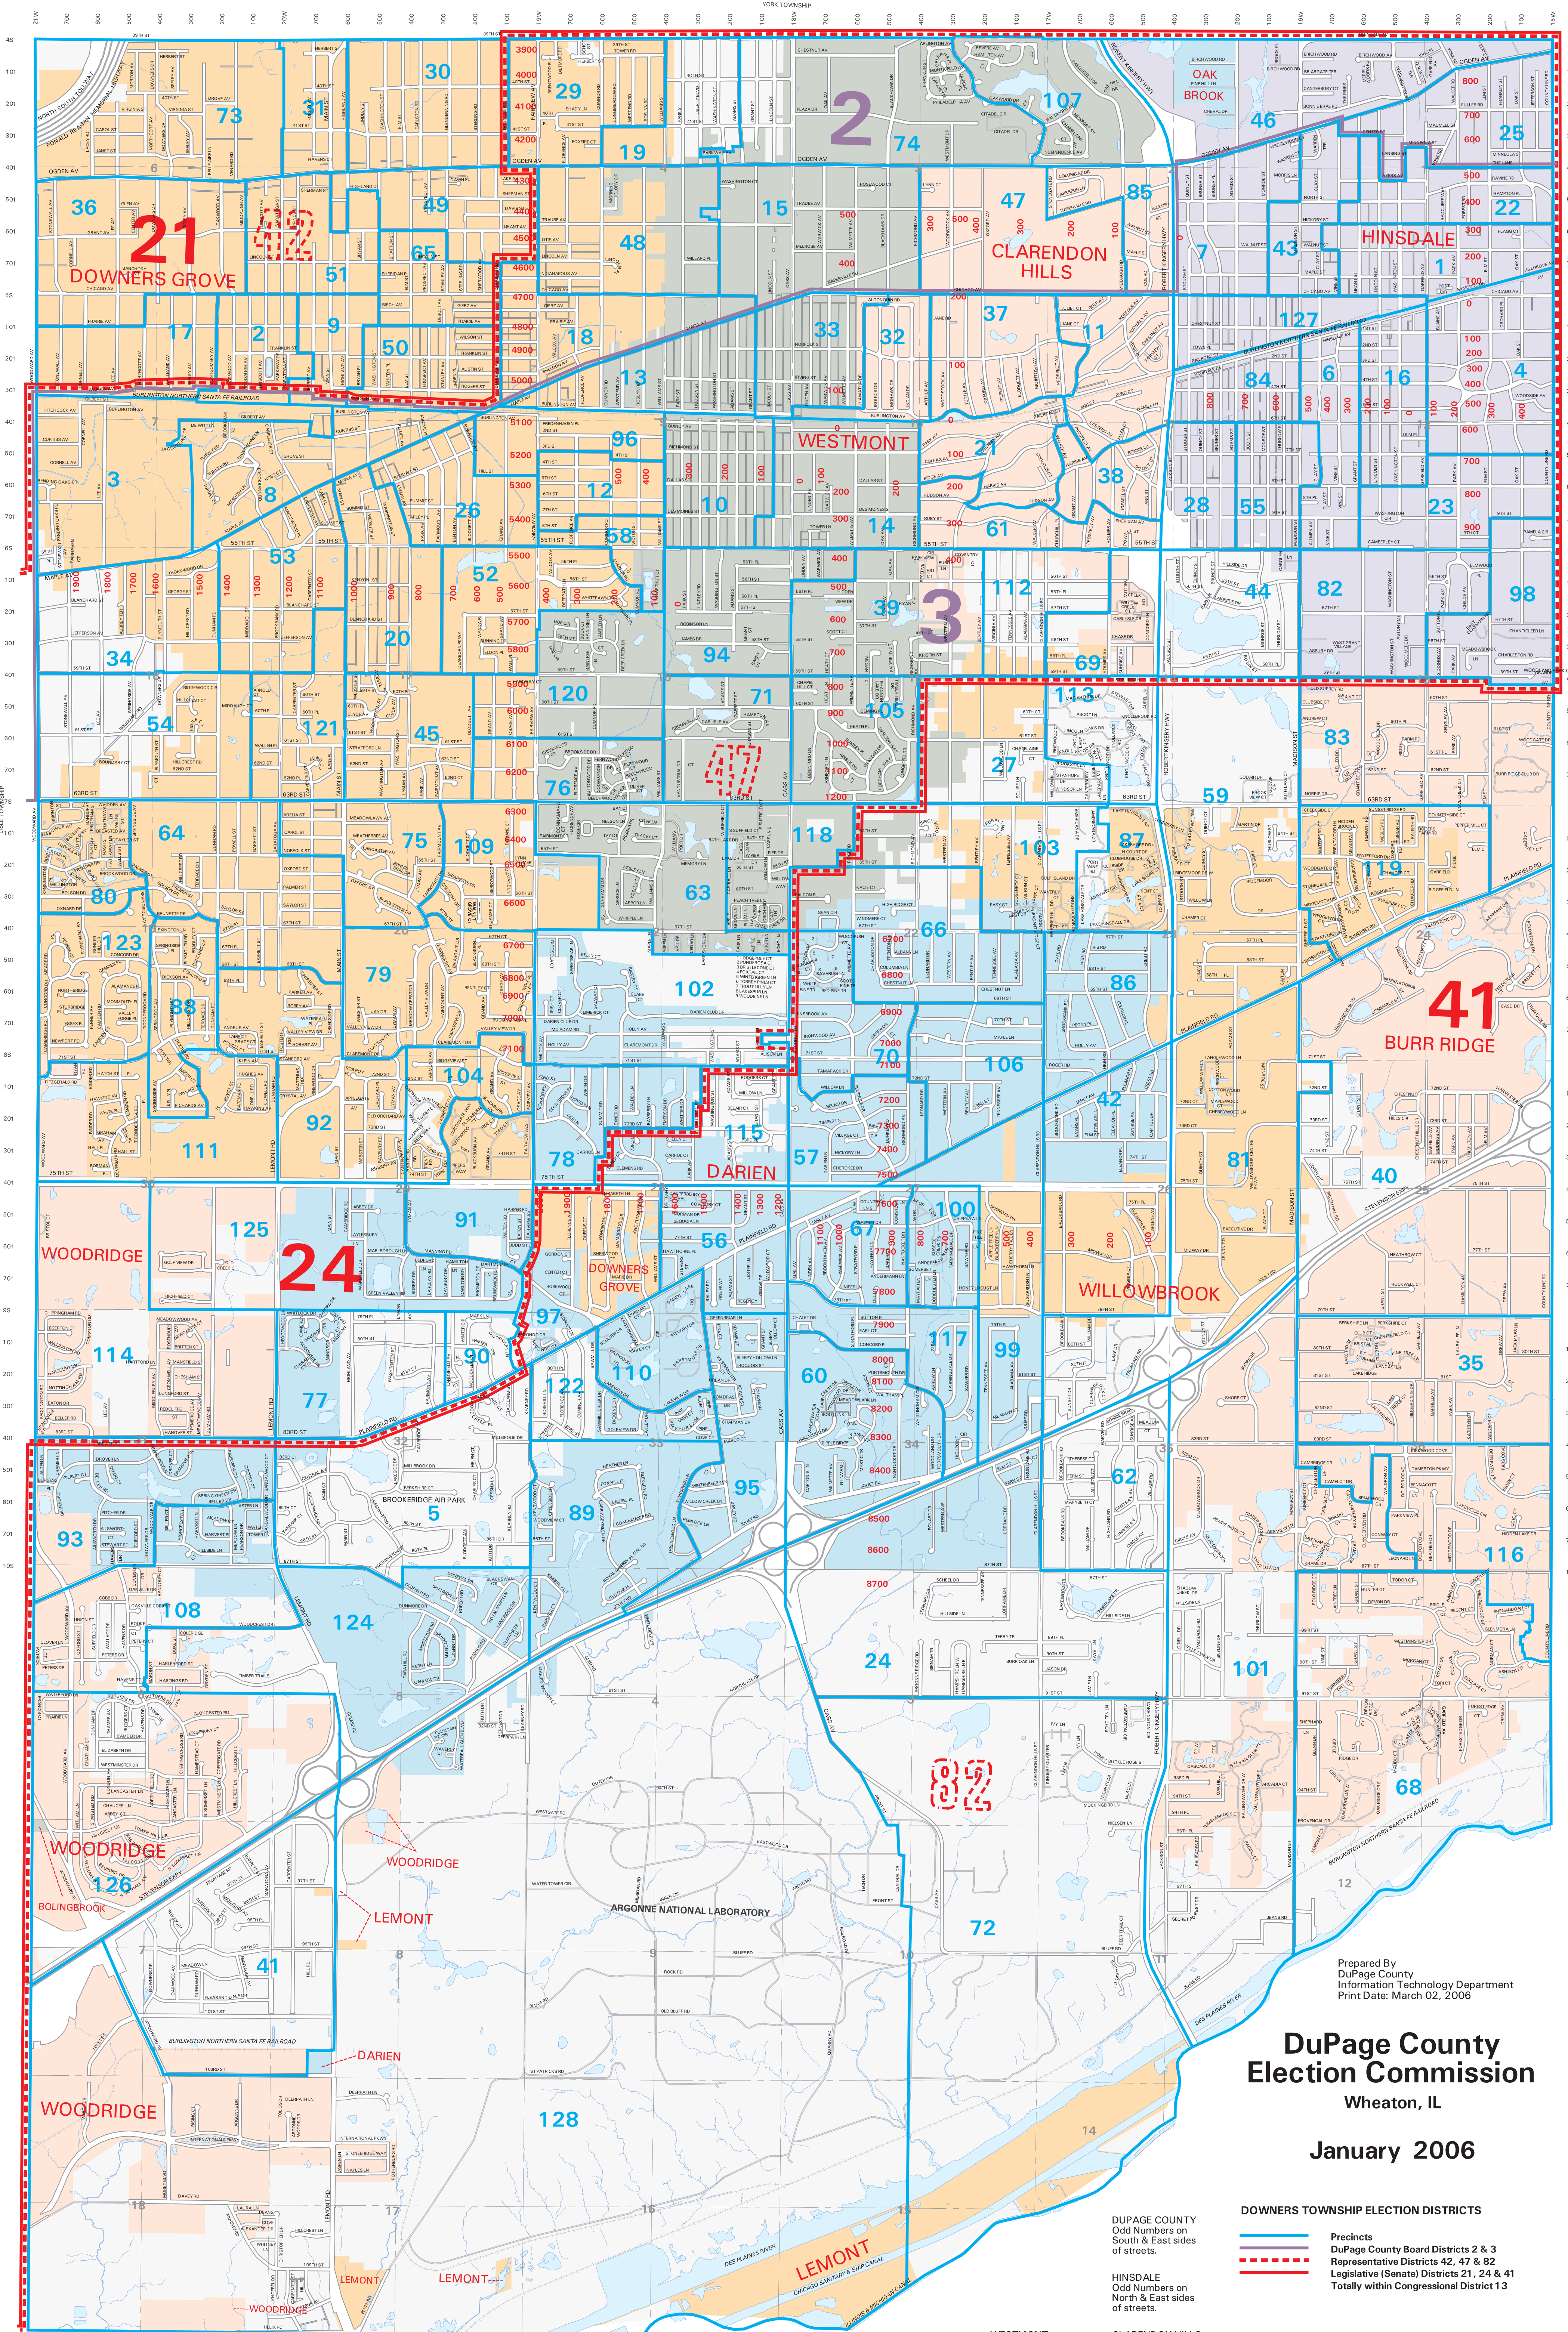

# DOWNERS GROVE TOWNSHIP DU PAGE COUNTY

ROBERT T. SAAR  
EXECUTIVE DIRECTOR

Prepared By  
DuPage County  
Information Technology Department  
Print Date: March 02, 2006

## DuPage County Election Commission

Wheaton, IL

January 2006

- DUPAGE COUNTY**  
Odd Numbers on  
South & East sides  
of streets.
- HINSDALE**  
Odd Numbers on  
North & East sides  
of streets.
- WESTMONT**  
Odd Numbers on  
South & East sides  
of streets.
- DARIEN**  
Odd Numbers on  
South & East sides  
of streets.
- CLARENDON HILLS**  
Odd Numbers on  
South & East sides  
of streets.
- DOWNS GROVE**  
Odd Numbers on  
South & East sides  
of streets.
- DOWNS GROVE TOWNSHIP ELECTION DISTRICTS**
- Precincts
  - DuPage County Board Districts 2 & 3
  - Representative Districts 42, 47 & 52
  - Legislative (Senate) Districts 21, 24 & 41
  - Totally within Congressional District 13